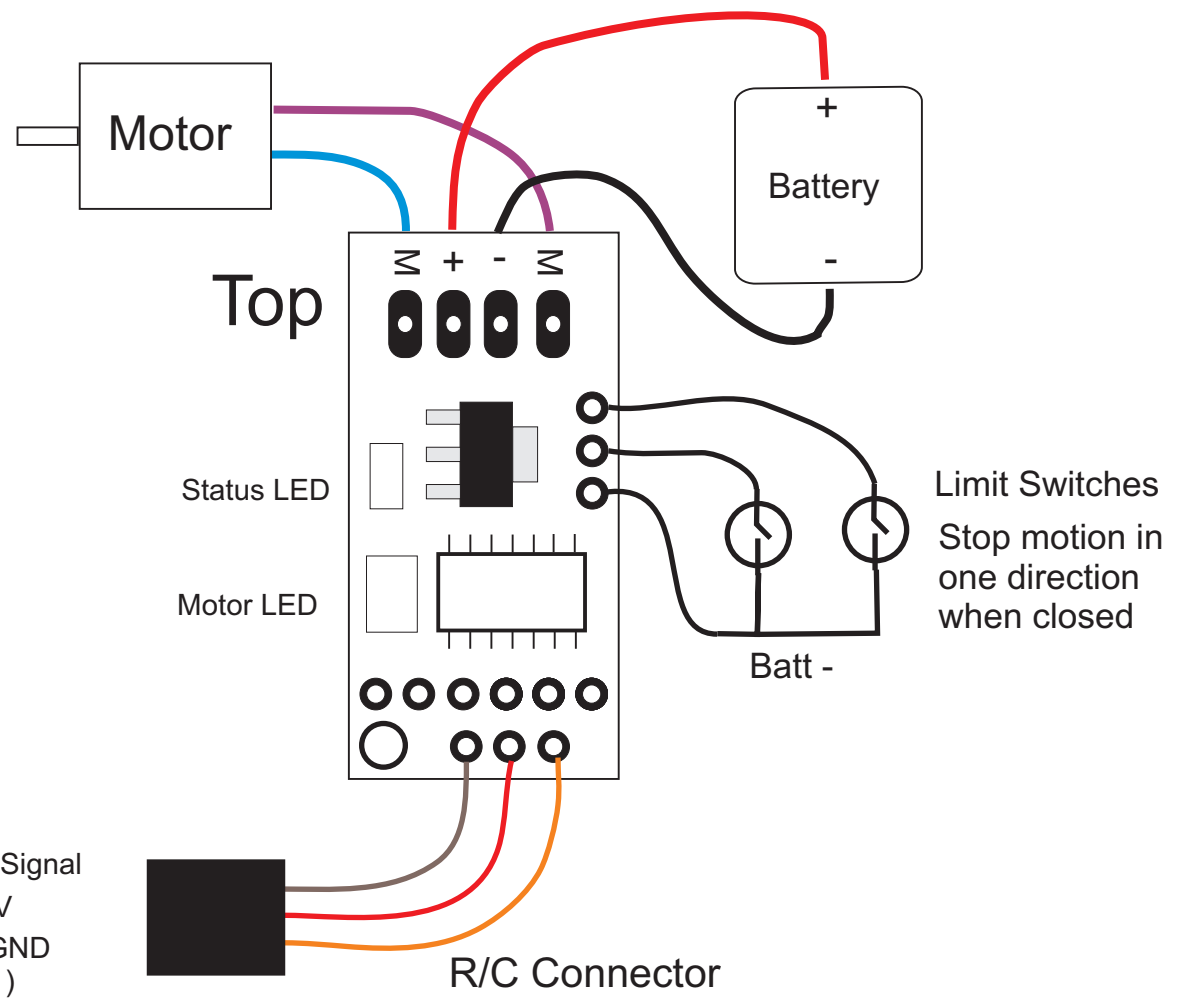

Robot Power Scorpion Mini

Connection Diagram

www.robotpower.com - 253-843-2504